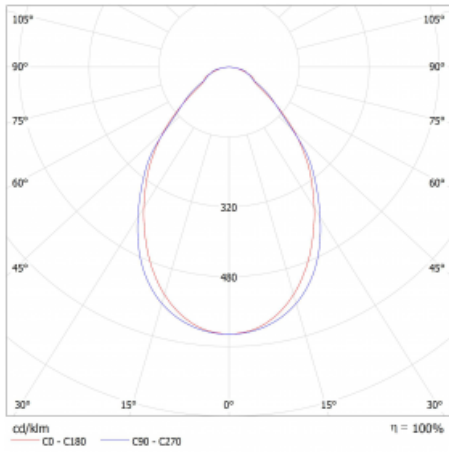

Type of installation	Surface, Suspended
Light distribution	Direct
Luminaire shape	Linear
Colour of the luminaires	White
Material	Aluminium
Lifetime	L80/B20 50 000 hours
Warranty	2 years
Description of luminaires	Luminaire surface/suspended
Dimensions	1403 mm × 47 mm × 69 mm
Light source	LED MODUL
Type of optical system	Microprisma
Luminous flux*	4450 lm
Colour Temperature	4000 K cool white
Luminous efficacy	144 lm/W
MacAdam Light source	3
Colour rendering index	80
UGR max. X=4H Y=8H, ρ=70,50,20	23.9

## Curve