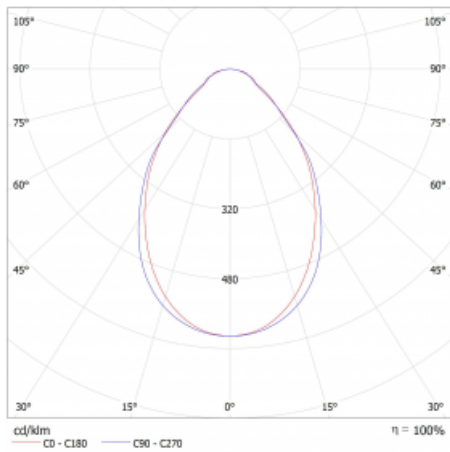

Type of installation	Surface, Suspended
Light distribution	Direct
Luminaire shape	Linear
Colour of the luminaires	Black
Material	Aluminium
Lifetime	L80/B20 50 000 hours
Warranty	5 years
Description of luminaires	Luminaire surface/suspended
Dimensions (l × w × h mm)	1403 mm × 47 mm × 69 mm
Weight	3.2 kg
Light source	LED MODUL
DIR optical system	Microprisma
Luminous flux*	4450 lm
Colour Temperature	4000 K cool white
Luminous efficacy	144 lm/W
MacAdam Light source	3
Colour rendering index	80
UGR max. X=4H Y=8H, $\rho=70,50,20$	23.9

Technical drawing

Luminaire power input* 31 W

Connection of the luminaires ON/OFF

Electrical voltage 220-240V

Frequency 50/60Hz

⊕ CE IP 20

*±10 %

Curve