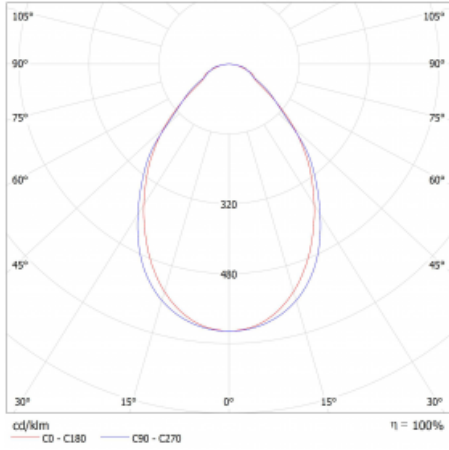

Type of installation	Surface
Light distribution	Direct
Luminaire shape	Linear
Colour of the luminaires	White
Material	Aluminium
Lifetime	L80/B20 50 000 hours
Warranty	5 years
Description of luminaires	Luminaire surface
Dimensions	1403 mm × 47 mm × 69 mm
Light source	LED MODUL
Type of optical system	Microprisma
Luminous flux*	1610 lm
Colour Temperature	4000 K cool white
Luminous efficacy	148 lm/W
MacAdam Light source	3
Colour rendering index	80
UGR max. X=4H Y=8H, ρ=70,50,20	20.4

## Curve