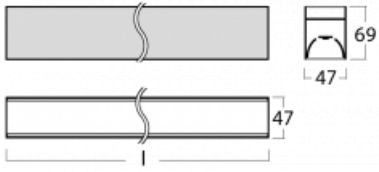

Technical drawing