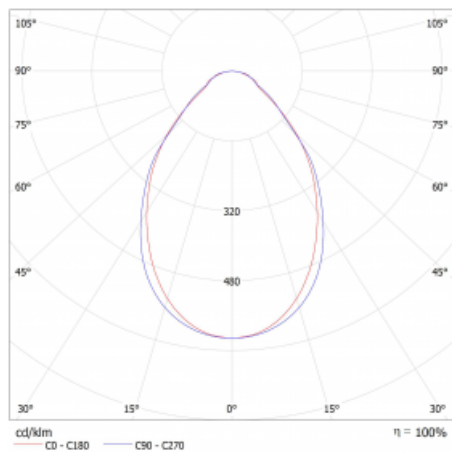

Luminaire

Lina45-S

145S-2C0I-20GGE/840, S

EPD®

Imagine a linear luminaire that can satisfy all your needs: it meets UGR, has high efficiency and you can build it to your specifications. And it looks great too. The Lina45-S offers opal, microprism and optical grille variants, so it can easily meet both UGR under 19 at 4300 lm luminous flux. It is a great solution for visually demanding spaces, as it even meets UGR under 16 in some variants. In addition, you can complement the modular luminaire with a Vali55 relay module, a Rundo circular luminaire or 2 - 3 CUBE reflectors. The indirect lighting component is provided by a clear plexiglass module or a batwing diffuser, which creates a more even illumination of the ceiling. A welcome feature is also the possibility of a curtain at the joint of the profiles, which are also fitted with caps to prevent even minimal draughts. The individual segments are easily connected using connectors and plugged into 230 V.

Type of installation	Surface, Suspended
Light distribution	Direct
Luminaire shape	Linear
Colour of the luminaires	Silver
Material	Aluminium
Lifetime	L80/B20 50 000 hours
Warranty	5 years
Description of luminaires	Luminaire surface/suspended
Dimensions (l × w × h mm)	1122 mm × 47 mm × 69 mm
Light source	LED MODUL
DIR optical system	Microprisma
Luminous flux*	2280 lm
Colour Temperature	4000 K cool white
Luminous efficacy	144 lm/W
MacAdam Light source	3
Colour rendering index	80
UGR max. X=4H Y=8H, ρ=70,50,20	22.4

Technical drawing

Luminaire power input* 15.8 W

Connection of the luminaires ON/OFF

Electrical voltage 220-240V

Frequency 50/60Hz

⊕ CE IP 20

*±10 %

Curve