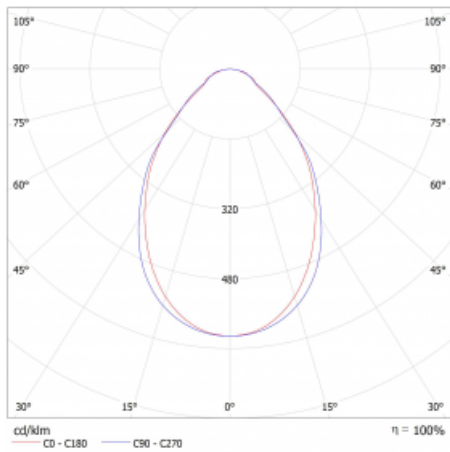

Type of installation	Surface
Light distribution	Direct
Luminaire shape	Linear
Colour of the luminaires	White
Material	Aluminium
Lifetime	L80/B20 50 000 hours
Warranty	5 years
Description of luminaires	Luminaire surface
Dimensions (l × w × h mm)	1122 mm × 47 mm × 69 mm
Light source	LED MODUL
DIR optical system	Microprisma
Luminous flux*	1290 lm
Colour Temperature	4000 K cool white
Luminous efficacy	143 lm/W
MacAdam Light source	3
Colour rendering index	80
UGR max. X=4H Y=8H, ρ=70,50,20	20.4

## Curve