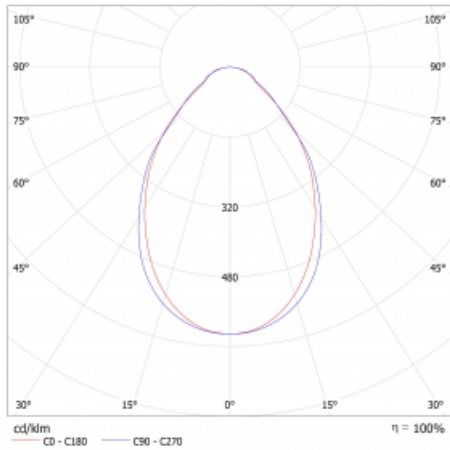

Type of installation	Surface, Suspended
Light distribution	Direct
Luminaire shape	Linear
Colour of the luminaires	Silver
Material	Aluminium
Lifetime	L80/B20 50 000 hours
Warranty	5 years
Description of luminaires	Luminaire surface/suspended
Dimensions (l × w × h mm)	842 mm × 47 mm × 69 mm
Weight	2.14 kg
Light source	LED MODUL
DIR optical system	Microprisma
Luminous flux*	2670 lm
Colour Temperature	4000 K cool white
Luminous efficacy	141 lm/W
MacAdam Light source	3
Colour rendering index	80
UGR max. X=4H Y=8H, $\rho=70,50,20$	23.9

## Curve