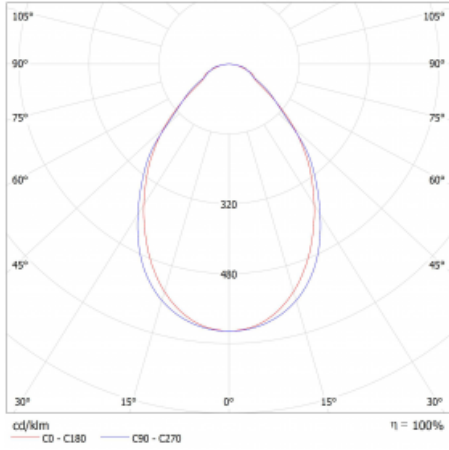

Type of installation	Surface, Suspended
Light distribution	Direct
Luminaire shape	Linear
Colour of the luminaires	Black
Material	Aluminium
Lifetime	L80/B20 50 000 hours
Warranty	5 years
Description of luminaires	Luminaire surface/suspended
Dimensions (l × w × h mm)	842 mm × 47 mm × 69 mm
Weight	2.14 kg
Light source	LED MODUL
DIR optical system	Microprisma
Luminous flux*	2670 lm
Colour Temperature	4000 K cool white
Luminous efficacy	141 lm/W
MacAdam Light source	3
Colour rendering index	80
UGR max. X=4H Y=8H, $\rho=70,50,20$	23.9

Technical drawing

Luminaire power input* 19 W

Connection of the luminaires ON/OFF

Electrical voltage 220-240V

Frequency 50/60Hz

⊕ CE IP 20

*±10 %

Curve