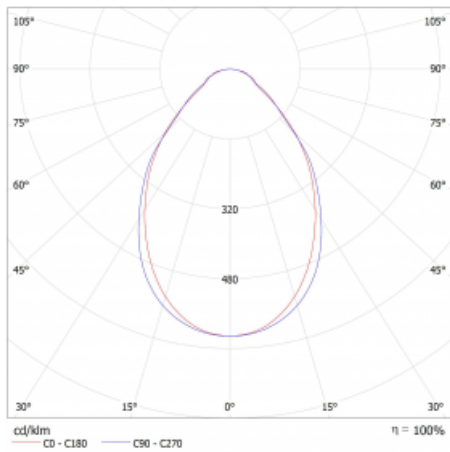

Type of installation	Surface, Suspended
Light distribution	Direct
Luminaire shape	Linear
Colour of the luminaires	Silver
Material	Aluminium
Lifetime	L80/B20 50 000 hours
Warranty	5 years
Description of luminaires	Luminaire surface/suspended
Dimensions (l × w × h mm)	842 mm × 47 mm × 69 mm
Light source	LED MODUL
DIR optical system	Microprisma
Luminous flux*	1640 lm
Colour Temperature	3000 K warm white
Luminous efficacy	134 lm/W
MacAdam Light source	3
Colour rendering index	80
UGR max. X=4H Y=8H, ρ=70,50,20	22.2

Technical drawing

Luminaire power input* 12.2 W

Connection of the luminaires ON/OFF

Electrical voltage 220-240V

Frequency 50/60Hz

⊕ CE IP 20

*±10 %

Curve