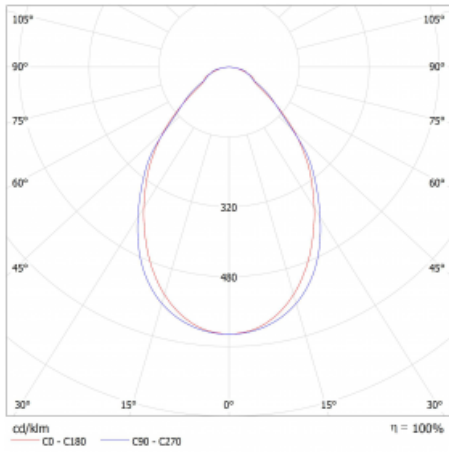

Type of installation	Surface, Suspended
Light distribution	Direct
Luminaire shape	Linear
Colour of the luminaires	White
Material	Aluminium
Lifetime	L80/B20 50 000 hours
Warranty	5 years
Description of luminaires	Luminaire surface/suspended
Dimensions (l × w × h mm)	561 mm × 47 mm × 69 mm
Light source	LED MODUL
DIR optical system	Microprisma
Luminous flux*	1140 lm
Colour Temperature	4000 K cool white
Luminous efficacy	134 lm/W
MacAdam Light source	3
Colour rendering index	80
UGR max. X=4H Y=8H, ρ=70,50,20	22.4

Technical drawing

Luminaire power input* 8.5 W

Connection of the luminaires ON/OFF

Electrical voltage 220-240V

Frequency 50/60Hz

⊕ CE IP 20

*±10 %

Curve