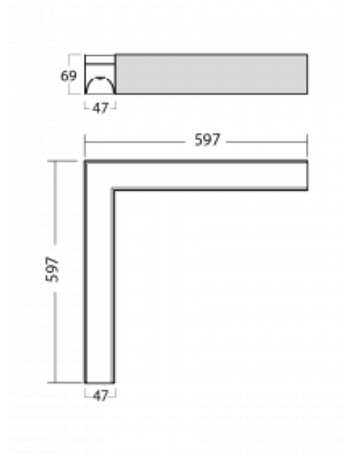

Technical drawing

Luminaire power input* 9 W

Connection of the luminaires ON/OFF

Electrical voltage 220-240V

Frequency 50/60Hz

⊕ CE IP 20

*±10 %