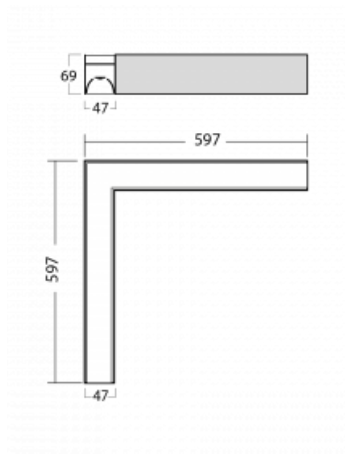

Technical drawing

Luminaire power input* 9 W

Connection of the luminaires ON/OFF

Electrical voltage 220-240V

Frequency 50/60Hz

⊕ CE IP 20

*±10 %