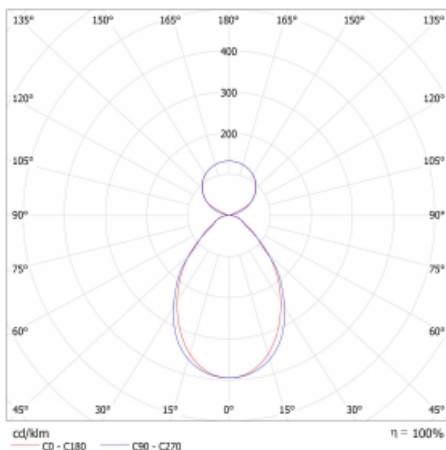

# Lina45

145-5C1I-35GEE/840, W

Imagine a linear luminaire that can satisfy all your needs: it meets UGR, has high efficiency and you can build it to your specifications. And it looks great too. The Lina45 offers opal, microprism and optical louvre variants, so it can easily meet both UGR under 19 at 4300 lm luminous flux. It is a great solution for visually demanding spaces, as it even meets UGR under 16 in some variants. The indirect lighting component is provided by a clear plexi option or a wide-lighting diffuser (batwing distribution), which creates more even ceiling illumination.

## Curve

Type of installation	Suspended
Light distribution	Direct-indirect clear plexi
Luminaire shape	Linear
Colour of the luminaires	White
Material	Aluminium
Lifetime	L80/B20 50 000 hours
Warranty	5 years
Description of luminaires	Luminaire suspended
item description	D/I - 51/49
Dimensions	1969 mm × 47 mm × 69 mm
Weight	4.9 kg
Light source	LED MODUL