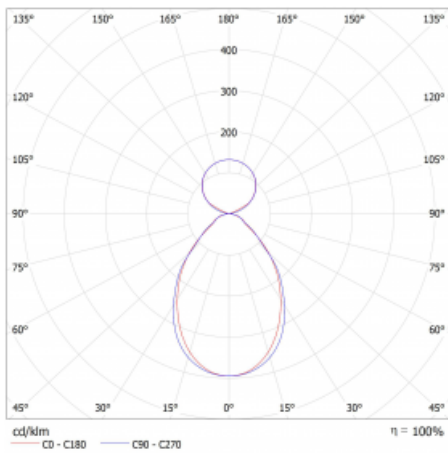

Luminaire

145-5C1I-20GEE/840, W

Imagine a linear luminaire that can satisfy all your needs: it meets UGR, has high efficiency and you can build it to your specifications. And it looks great too. The Lina45 offers opal, microprism and optical louvre variants, so it can easily meet both UGR under 19 at 4300 lm luminous flux. It is a great solution for visually demanding spaces, as it even meets UGR under 16 in some variants. The indirect lighting component is provided by a clear plexi option or a wide-lighting diffuser (batwing distribution), which creates more even ceiling illumination.

Curve

Type of installation	Suspended
Light distribution	Direct-indirect
Luminaire shape	Linear
Colour of the luminaires	White
Material	Aluminium
Lifetime	L80/B20 50 000 hours
Warranty	5 years
Description of luminaires	Luminaire suspended
item description	D/I - 55/45
Dimensions (l × w × h mm)	1130 mm × 47 mm × 69 mm
Weight	3 kg
Light source	LED MODUL
DIR optical system	Microprisma
INDIR optical system	Celar cover
Luminous flux*	2350 lm
Colour Temperature	4000 K cool white
Luminous efficacy	156 lm/W
MacAdam Light source	3
Colour rendering index	80
UGR max. X=4H Y=8H, ρ=70,50,20	16.9

Luminaire power input*	15.1 W
Connection of the luminaires	ON/OFF
Electrical voltage	220-240V
Frequency	50/60Hz

  IP 20

*±10 %

Downloads

Installation instructions

Photos

Accessories

00-00350, K
cable 3x0,75 1000mm,
transparent