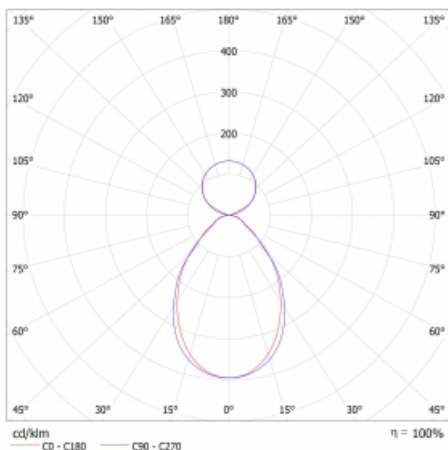

# Lina45

145-5C1I-20GEE/840, W

EPD®

Imagine a linear luminaire that can satisfy all your needs: it meets UGR, has high efficiency and you can build it to your specifications. And it looks great too. The Lina45 offers opal, microprism and optical louvre variants, so it can easily meet both UGR under 19 at 4300 lm luminous flux. It is a great solution for visually demanding spaces, as it even meets UGR under 16 in some variants. The indirect lighting component is provided by a clear plexi option or a wide-lighting diffuser (batwing distribution), which creates more even ceiling illumination.

## Curve

Type of installation	Suspended
Light distribution	Direct-indirect clear plexi
Luminaire shape	Linear
Colour of the luminaires	White
Material	Aluminium
Lifetime	L80/B20 50 000 hours
Warranty	5 years
Description of luminaires	Luminaire suspended
item description	D/I - 55/45
Dimensions	1127 mm × 47 mm × 69 mm
Light source	LED MODUL
Type of optical system	Microprisma
Luminous flux*	2350 lm
Colour Temperature	4000 K cool white
Luminous efficacy	156 lm/W
MacAdam Light source	3
Colour rendering index	80
UGR max. X=4H Y=8H, ρ=70,50,20	16.9