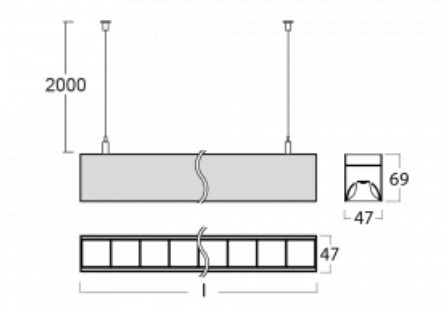

# Lina45

145-5C0Z-40GGD/840, W

EPD®

Imagine a linear luminaire that can satisfy all your needs: it meets UGR, has high efficiency and you can build it to your specifications. And it looks great too. The Lina45 offers opal, microprism and optical louvre variants, so it can easily meet both UGR under 19 at 4300 lm luminous flux. It is a great solution for visually demanding spaces, as it even meets UGR under 16 in some variants. The indirect lighting component is provided by a clear plexi option or a wide-lighting diffuser (batwing distribution), which creates more even ceiling illumination.

## Technical drawing

|                                   |                         |
|-----------------------------------|-------------------------|
| Type of installation              | Suspended               |
| Light distribution                | Direct                  |
| Luminaire shape                   | Linear                  |
| Colour of the luminaires          | White                   |
| Material                          | Aluminium               |
| Lifetime                          | L80/B20 50 000 hours    |
| Warranty                          | 5 years                 |
| Description of luminaires         | Luminaire suspended     |
| Dimensions                        | 2249 mm × 47 mm × 69 mm |
| Light source                      | LED MODUL               |
| Type of optical system            | Plastic louvre low UGR  |
| Luminous flux*                    | 5490 lm                 |
| Colour Temperature                | 4000 K cool white       |
| Luminous efficacy                 | 150 lm/W                |
| MacAdam Light source              | 3                       |
| Colour rendering index            | 80                      |
| UGR max. X=4H<br>Y=8H, ρ=70,50,20 | 17.4                    |