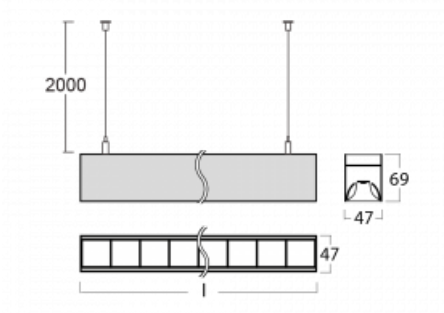

# Lina45

145-5C0Z-40GEM/830, S

EPD®

Imagine a linear luminaire that can satisfy all your needs: it meets UGR, has high efficiency and you can build it to your specifications. And it looks great too. The Lina45 offers opal, microprism and optical louvre variants, so it can easily meet both UGR under 19 at 4300 lm luminous flux. It is a great solution for visually demanding spaces, as it even meets UGR under 16 in some variants. The indirect lighting component is provided by a clear plexi option or a wide-lighting diffuser (batwing distribution), which creates more even ceiling illumination.

## Technical drawing

|                                   |                         |
|-----------------------------------|-------------------------|
| Type of installation              | Suspended               |
| Light distribution                | Direct                  |
| Luminaire shape                   | Linear                  |
| Colour of the luminaires          | Silver                  |
| Material                          | Aluminium               |
| Lifetime                          | L80/B20 50 000 hours    |
| Warranty                          | 2 years                 |
| Description of luminaires         | Luminaire suspended     |
| Dimensions                        | 2249 mm × 47 mm × 69 mm |
| Light source                      | LED MODUL               |
| Type of optical system            | Plastic louvre low UGR  |
| Luminous flux*                    | 4100 lm                 |
| Colour Temperature                | 3000 K warm white       |
| Luminous efficacy                 | 144 lm/W                |
| MacAdam Light source              | 3                       |
| Colour rendering index            | 80                      |
| UGR max. X=4H<br>Y=8H, ρ=70,50,20 | 16.4                    |