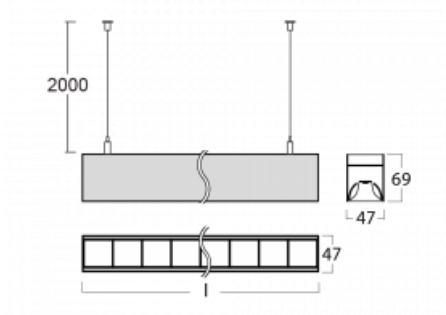

Technical drawing