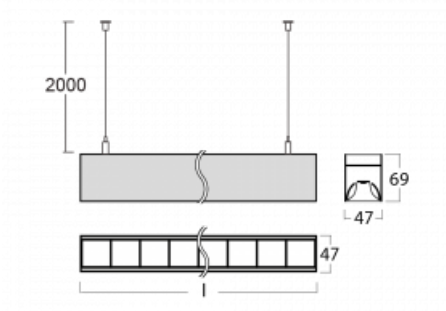

# Lina45

145-5C0Z-10GHD/830, S

EPD®

Imagine a linear luminaire that can satisfy all your needs: it meets UGR, has high efficiency and you can build it to your specifications. And it looks great too. The Lina45 offers opal, microprism and optical louvre variants, so it can easily meet both UGR under 19 at 4300 lm luminous flux. It is a great solution for visually demanding spaces, as it even meets UGR under 16 in some variants. The indirect lighting component is provided by a clear plexi option or a wide-lighting diffuser (batwing distribution), which creates more even ceiling illumination.

## Technical drawing

|                           |                        |
|---------------------------|------------------------|
| Type of installation      | Suspended              |
| Light distribution        | Direct                 |
| Luminaire shape           | Linear                 |
| Colour of the luminaires  | Silver                 |
| Material                  | Aluminium              |
| Lifetime                  | L80/B20 50 000 hours   |
| Warranty                  | 5 years                |
| Description of luminaires | Luminaire suspended    |
| Dimensions                | 566 mm × 47 mm × 69 mm |
| Light source              | LED MODUL              |