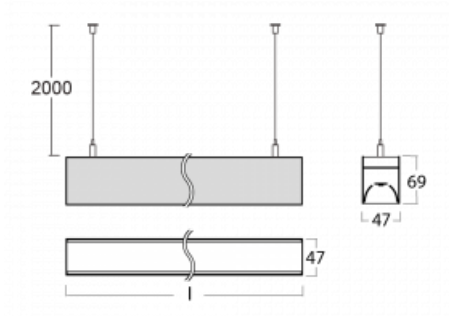

# Lina45

145-5C0K-40GHD/840, W

EPD®

Imagine a linear luminaire that can satisfy all your needs: it meets UGR, has high efficiency and you can build it to your specifications. And it looks great too. The Lina45 offers opal, microprism and optical louvre variants, so it can easily meet both UGR under 19 at 4300 lm luminous flux. It is a great solution for visually demanding spaces, as it even meets UGR under 16 in some variants. The indirect lighting component is provided by a clear plexi option or a wide-lighting diffuser (batwing distribution), which creates more even ceiling illumination.

## Technical drawing

|                                   |                         |
|-----------------------------------|-------------------------|
| Type of installation              | Suspended               |
| Light distribution                | Direct                  |
| Luminaire shape                   | Linear                  |
| Colour of the luminaires          | White                   |
| Material                          | Aluminium               |
| Lifetime                          | L80/B20 50 000 hours    |
| Warranty                          | 5 years                 |
| Description of luminaires         | Luminaire suspended     |
| Dimensions                        | 2249 mm × 47 mm × 69 mm |
| Light source                      | LED MODUL               |
| Type of optical system            | Opal diffuser           |
| Luminous flux*                    | 7790 lm                 |
| Colour Temperature                | 4000 K cool white       |
| Luminous efficacy                 | 163 lm/W                |
| MacAdam Light source              | 3                       |
| Colour rendering index            | 80                      |
| UGR max. X=4H<br>Y=8H, ρ=70,50,20 | 27.6                    |