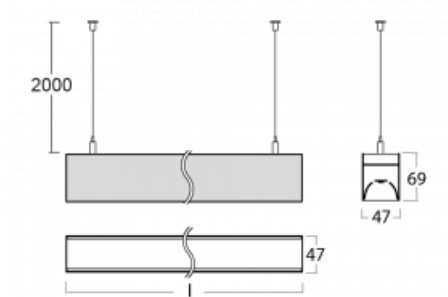

# Lina45

145-5C0K-40GEE/830, S

EPD®

Imagine a linear luminaire that can satisfy all your needs: it meets UGR, has high efficiency and you can build it to your specifications. And it looks great too. The Lina45 offers opal, microprism and optical louvre variants, so it can easily meet both UGR under 19 at 4300 lm luminous flux. It is a great solution for visually demanding spaces, as it even meets UGR under 16 in some variants. The indirect lighting component is provided by a clear plexi option or a wide-lighting diffuser (batwing distribution), which creates more even ceiling illumination.

## Technical drawing

Type of installation	Suspended
Light distribution	Direct
Luminaire shape	Linear
Colour of the luminaires	Silver
Material	Aluminium
Lifetime	L80/B20 50 000 hours
Warranty	5 years
Description of luminaires	Luminaire suspended
Dimensions	2249 mm × 47 mm × 69 mm
Weight	5 kg
Light source	LED MODUL
Type of optical system	Opal diffuser
Luminous flux*	2710 lm
Colour Temperature	3000 K warm white
Luminous efficacy	157 lm/W
MacAdam Light source	3
Colour rendering index	80
UGR max. X=4H Y=8H, $\rho=70,50,20$	24