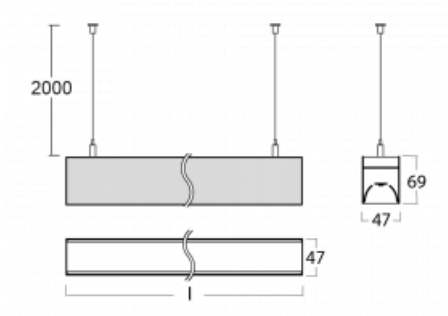

# Lina45

145-5C0K-35GHD/830, W

EPD®

Imagine a linear luminaire that can satisfy all your needs: it meets UGR, has high efficiency and you can build it to your specifications. And it looks great too. The Lina45 offers opal, microprism and optical louvre variants, so it can easily meet both UGR under 19 at 4300 lm luminous flux. It is a great solution for visually demanding spaces, as it even meets UGR under 16 in some variants. The indirect lighting component is provided by a clear plexi option or a wide-lighting diffuser (batwing distribution), which creates more even ceiling illumination.

## Technical drawing

|                                   |                         |
|-----------------------------------|-------------------------|
| Type of installation              | Suspended               |
| Light distribution                | Direct                  |
| Luminaire shape                   | Linear                  |
| Colour of the luminaires          | White                   |
| Material                          | Aluminium               |
| Lifetime                          | L80/B20 50 000 hours    |
| Warranty                          | 5 years                 |
| Description of luminaires         | Luminaire suspended     |
| Dimensions                        | 1969 mm × 47 mm × 69 mm |
| Light source                      | LED MODUL               |
| Type of optical system            | Opal diffuser           |
| Luminous flux*                    | 6540 lm                 |
| Colour Temperature                | 3000 K warm white       |
| Luminous efficacy                 | 154 lm/W                |
| MacAdam Light source              | 3                       |
| Colour rendering index            | 80                      |
| UGR max. X=4H<br>Y=8H, ρ=70,50,20 | 27.5                    |