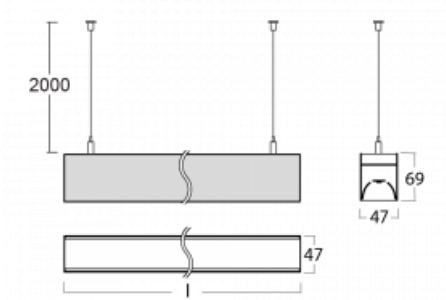

Luminaire

Lina45

145-5C0K-35GEE/830, S

EPD®

Imagine a linear luminaire that can satisfy all your needs: it meets UGR, has high efficiency and you can build it to your specifications. And it looks great too. The Lina45 offers opal, microprism and optical louvre variants, so it can easily meet both UGR under 19 at 4300 lm luminous flux. It is a great solution for visually demanding spaces, as it even meets UGR under 16 in some variants. The indirect lighting component is provided by a clear plexi option or a wide-lighting diffuser (batwing distribution), which creates more even ceiling illumination.

Technical drawing

Type of installation	Suspended
Light distribution	Direct
Luminaire shape	Linear
Colour of the luminaires	Silver
Material	Aluminium
Lifetime	L80/B20 50 000 hours
Warranty	5 years
Description of luminaires	Luminaire suspended
Dimensions	1969 mm × 47 mm × 69 mm
Light source	LED MODUL
Type of optical system	Opal diffuser
Luminous flux*	2370 lm
Colour Temperature	3000 K warm white
Luminous efficacy	155 lm/W
MacAdam Light source	3
Colour rendering index	80
UGR max. X=4H Y=8H, ρ=70,50,20	23.9

145-50101, S
 2 x end cap - metal,
 screw

145-50102, S
 2 x end cap - metal,
 screwless

145-50300, N
 wire suspension
 2000mm - 1 pc + metal
 handle

145-50301, N
 wire suspension
 4000mm - 1 pc + metal
 handle