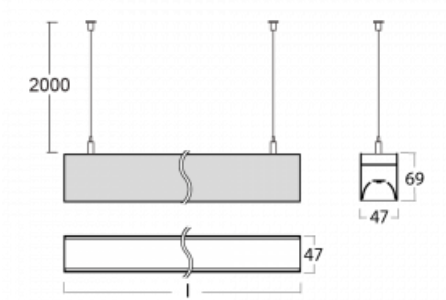

# Lina45

145-5C0K-25GEE/840, S

EPD®

Imagine a linear luminaire that can satisfy all your needs: it meets UGR, has high efficiency and you can build it to your specifications. And it looks great too. The Lina45 offers opal, microprism and optical louvre variants, so it can easily meet both UGR under 19 at 4300 lm luminous flux. It is a great solution for visually demanding spaces, as it even meets UGR under 16 in some variants. The indirect lighting component is provided by a clear plexi option or a wide-lighting diffuser (batwing distribution), which creates more even ceiling illumination.

## Technical drawing

Type of installation	Suspended
Light distribution	Direct
Luminaire shape	Linear
Colour of the luminaires	Silver
Material	Aluminium
Lifetime	L80/B20 50 000 hours
Warranty	5 years
Description of luminaires	Luminaire suspended
Dimensions	1408 mm × 47 mm × 69 mm
Light source	LED MODUL
Type of optical system	Opal diffuser
Luminous flux*	1760 lm
Colour Temperature	4000 K cool white
Luminous efficacy	161 lm/W
MacAdam Light source	3
Colour rendering index	80
UGR max. X=4H Y=8H, ρ=70,50,20	24.1