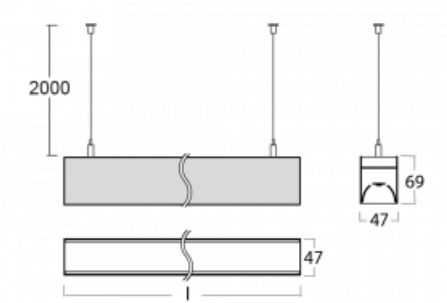

# Lina45

145-5C0K-10GEE/830, B

EPD®

Imagine a linear luminaire that can satisfy all your needs: it meets UGR, has high efficiency and you can build it to your specifications. And it looks great too. The Lina45 offers opal, microprism and optical louvre variants, so it can easily meet both UGR under 19 at 4300 lm luminous flux. It is a great solution for visually demanding spaces, as it even meets UGR under 16 in some variants. The indirect lighting component is provided by a clear plexi option or a wide-lighting diffuser (batwing distribution), which creates more even ceiling illumination.

## Technical drawing

|                                   |                        |
|-----------------------------------|------------------------|
| Type of installation              | Suspended              |
| Light distribution                | Direct                 |
| Luminaire shape                   | Linear                 |
| Colour of the luminaires          | Black                  |
| Material                          | Aluminium              |
| Lifetime                          | L80/B20 50 000 hours   |
| Warranty                          | 5 years                |
| Description of luminaires         | Luminaire suspended    |
| Dimensions                        | 566 mm × 47 mm × 69 mm |
| Light source                      | LED MODUL              |
| Type of optical system            | Opal diffuser          |
| Luminous flux*                    | 670 lm                 |
| Colour Temperature                | 3000 K warm white      |
| Luminous efficacy                 | 129 lm/W               |
| MacAdam Light source              | 3                      |
| Colour rendering index            | 80                     |
| UGR max. X=4H<br>Y=8H, ρ=70,50,20 | 23.9                   |