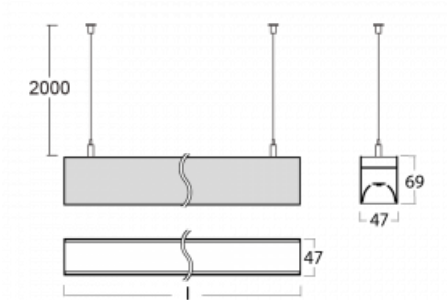

# Lina45

145-5C0K-10GED/830, B

EPD®

Imagine a linear luminaire that can satisfy all your needs: it meets UGR, has high efficiency and you can build it to your specifications. And it looks great too. The Lina45 offers opal, microprism and optical louvre variants, so it can easily meet both UGR under 19 at 4300 lm luminous flux. It is a great solution for visually demanding spaces, as it even meets UGR under 16 in some variants. The indirect lighting component is provided by a clear plexi option or a wide-lighting diffuser (batwing distribution), which creates more even ceiling illumination.

## Technical drawing

|                                   |                        |
|-----------------------------------|------------------------|
| Type of installation              | Suspended              |
| Light distribution                | Direct                 |
| Luminaire shape                   | Linear                 |
| Colour of the luminaires          | Black                  |
| Material                          | Aluminium              |
| Lifetime                          | L80/B20 50 000 hours   |
| Warranty                          | 5 years                |
| Description of luminaires         | Luminaire suspended    |
| Dimensions                        | 566 mm × 47 mm × 69 mm |
| Light source                      | LED MODUL              |
| Type of optical system            | Opal diffuser          |
| Luminous flux*                    | 670 lm                 |
| Colour Temperature                | 3000 K warm white      |
| Luminous efficacy                 | 129 lm/W               |
| MacAdam Light source              | 3                      |
| Colour rendering index            | 80                     |
| UGR max. X=4H<br>Y=8H, ρ=70,50,20 | 23.9                   |