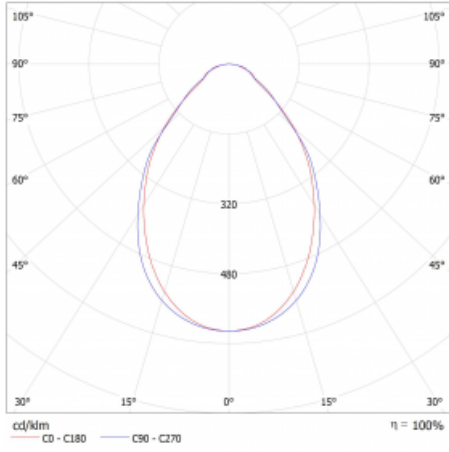

Curve

Luminaire power input* 47.9 W

Connection of the luminaires ON/OFF + 1h emergency

Electrical voltage 220-240V

Frequency 50/60Hz

⊕ CE IP 20

*±10 %