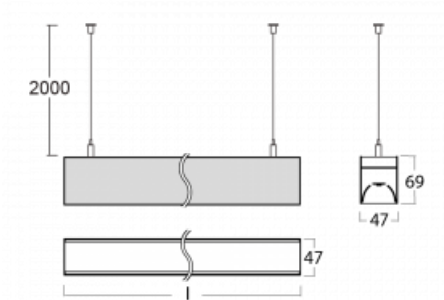

# Lina45

145-5C0I-35GEM3/840, S

EPD®

Imagine a linear luminaire that can satisfy all your needs: it meets UGR, has high efficiency and you can build it to your specifications. And it looks great too. The Lina45 offers opal, microprism and optical louvre variants, so it can easily meet both UGR under 19 at 4300 lm luminous flux. It is a great solution for visually demanding spaces, as it even meets UGR under 16 in some variants. The indirect lighting component is provided by a clear plexi option or a wide-lighting diffuser (batwing distribution), which creates more even ceiling illumination.

## Technical drawing

|                                   |                         |
|-----------------------------------|-------------------------|
| Type of installation              | Suspended               |
| Light distribution                | Direct                  |
| Luminaire shape                   | Linear                  |
| Colour of the luminaires          | Silver                  |
| Material                          | Aluminium               |
| Lifetime                          | L80/B20 50 000 hours    |
| Warranty                          | 2 years                 |
| Description of luminaires         | Luminaire suspended     |
| Dimensions                        | 1969 mm × 47 mm × 69 mm |
| Light source                      | LED MODUL               |
| Type of optical system            | Microprisma             |
| Luminous flux*                    | 2260 lm                 |
| Colour Temperature                | 4000 K cool white       |
| Luminous efficacy                 | 147 lm/W                |
| MacAdam Light source              | 3                       |
| Colour rendering index            | 80                      |
| UGR max. X=4H<br>Y=8H, ρ=70,50,20 | 20.4                    |