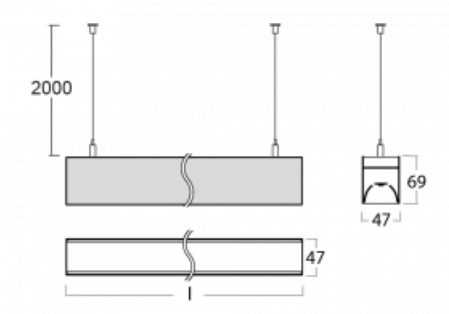

# Lina45

145-5C0I-35GEM/840, S

Imagine a linear luminaire that can satisfy all your needs: it meets UGR, has high efficiency and you can build it to your specifications. And it looks great too. The Lina45 offers opal, microprism and optical louvre variants, so it can easily meet both UGR under 19 at 4300 lm luminous flux. It is a great solution for visually demanding spaces, as it even meets UGR under 16 in some variants. The indirect lighting component is provided by a clear plexi option or a wide-lighting diffuser (batwing distribution), which creates more even ceiling illumination.

## Technical drawing

Type of installation	Suspended
Light distribution	Direct
Luminaire shape	Linear
Colour of the luminaires	Silver
Material	Aluminium
Lifetime	L80/B20 50 000 hours
Warranty	2 years
Description of luminaires	Luminaire suspended
Dimensions	1969 mm × 47 mm × 69 mm
Light source	LED MODUL
Type of optical system	Microprisma
Luminous flux*	2260 lm
Colour Temperature	4000 K cool white
Luminous efficacy	147 lm/W
MacAdam Light source	3
Colour rendering index	80
UGR max. X=4H Y=8H, ρ=70,50,20	20.4