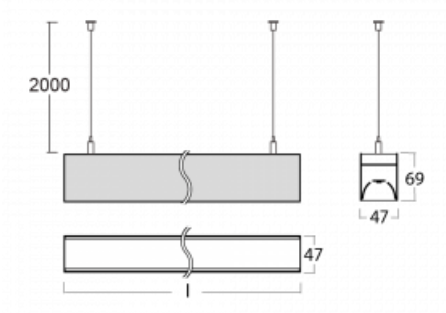

# Lina45

145-5C0I-30GEE/840, S

EPD®

Imagine a linear luminaire that can satisfy all your needs: it meets UGR, has high efficiency and you can build it to your specifications. And it looks great too. The Lina45 offers opal, microprism and optical louvre variants, so it can easily meet both UGR under 19 at 4300 lm luminous flux. It is a great solution for visually demanding spaces, as it even meets UGR under 16 in some variants. The indirect lighting component is provided by a clear plexi option or a wide-lighting diffuser (batwing distribution), which creates more even ceiling illumination.

## Technical drawing

Type of installation	Suspended
Light distribution	Direct
Luminaire shape	Linear
Colour of the luminaires	Silver
Material	Aluminium
Lifetime	L80/B20 50 000 hours
Warranty	5 years
Description of luminaires	Luminaire suspended
Dimensions	1688 mm × 47 mm × 69 mm
Light source	LED MODUL
Type of optical system	Microprisma
Luminous flux*	1940 lm
Colour Temperature	4000 K cool white
Luminous efficacy	145 lm/W
MacAdam Light source	3
Colour rendering index	80
UGR max. X=4H Y=8H, ρ=70,50,20	20,4