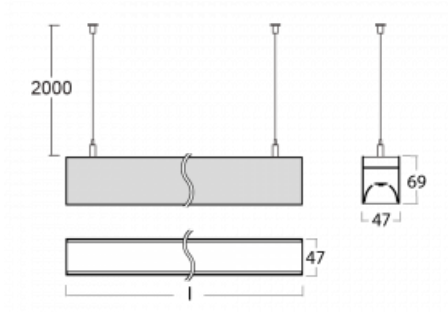

# Lina45

145-5C0I-25GEM/840, W

EPD®

Imagine a linear luminaire that can satisfy all your needs: it meets UGR, has high efficiency and you can build it to your specifications. And it looks great too. The Lina45 offers opal, microprism and optical louvre variants, so it can easily meet both UGR under 19 at 4300 lm luminous flux. It is a great solution for visually demanding spaces, as it even meets UGR under 16 in some variants. The indirect lighting component is provided by a clear plexi option or a wide-lighting diffuser (batwing distribution), which creates more even ceiling illumination.

## Technical drawing

|                                   |                         |
|-----------------------------------|-------------------------|
| Type of installation              | Suspended               |
| Light distribution                | Direct                  |
| Luminaire shape                   | Linear                  |
| Colour of the luminaires          | White                   |
| Material                          | Aluminium               |
| Lifetime                          | L80/B20 50 000 hours    |
| Warranty                          | 2 years                 |
| Description of luminaires         | Luminaire suspended     |
| Dimensions<br>(l × w × h mm)      | 1411 mm × 47 mm × 69 mm |
| Light source                      | LED MODUL               |
| DIR optical system                | Microprisma             |
| Luminous flux*                    | 1610 lm                 |
| Colour Temperature                | 4000 K cool white       |
| Luminous efficacy                 | 148 lm/W                |
| MacAdam Light source              | 3                       |
| Colour rendering index            | 80                      |
| UGR max. X=4H<br>Y=8H, ρ=70,50,20 | 20,4                    |