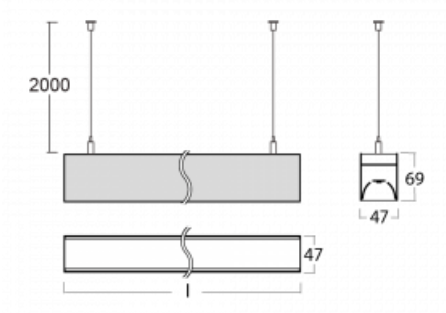

# Lina45

145-5C0I-25GEE/830, S

EPD®

Imagine a linear luminaire that can satisfy all your needs: it meets UGR, has high efficiency and you can build it to your specifications. And it looks great too. The Lina45 offers opal, microprism and optical louvre variants, so it can easily meet both UGR under 19 at 4300 lm luminous flux. It is a great solution for visually demanding spaces, as it even meets UGR under 16 in some variants. The indirect lighting component is provided by a clear plexi option or a wide-lighting diffuser (batwing distribution), which creates more even ceiling illumination.

## Technical drawing

Type of installation	Suspended
Light distribution	Direct
Luminaire shape	Linear
Colour of the luminaires	Silver
Material	Aluminium
Lifetime	L80/B20 50 000 hours
Warranty	5 years
Description of luminaires	Luminaire suspended
Dimensions	1408 mm × 47 mm × 69 mm
Light source	LED MODUL
Type of optical system	Microprisma
Luminous flux*	1540 lm
Colour Temperature	3000 K warm white
Luminous efficacy	141 lm/W
MacAdam Light source	3
Colour rendering index	80
UGR max. X=4H Y=8H, ρ=70,50,20	20.3