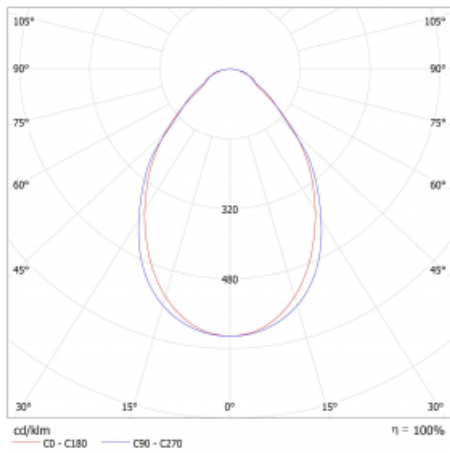

# Lina45

145-5C0I-25GED/840, B

EPD®

Imagine a linear luminaire that can satisfy all your needs: it meets UGR, has high efficiency and you can build it to your specifications. And it looks great too. The Lina45 offers opal, microprism and optical louvre variants, so it can easily meet both UGR under 19 at 4300 lm luminous flux. It is a great solution for visually demanding spaces, as it even meets UGR under 16 in some variants. The indirect lighting component is provided by a clear plexi option or a wide-lighting diffuser (batwing distribution), which creates more even ceiling illumination.

## Technical drawing

|                                   |                         |
|-----------------------------------|-------------------------|
| Type of installation              | Suspended               |
| Light distribution                | Direct                  |
| Luminaire shape                   | Linear                  |
| Colour of the luminaires          | Black                   |
| Material                          | Aluminium               |
| Lifetime                          | L80/B20 50 000 hours    |
| Warranty                          | 5 years                 |
| Description of luminaires         | Luminaire suspended     |
| Dimensions                        | 1408 mm × 47 mm × 69 mm |
| Light source                      | LED MODUL               |
| Type of optical system            | Microprisma             |
| Luminous flux*                    | 1610 lm                 |
| Colour Temperature                | 4000 K cool white       |
| Luminous efficacy                 | 148 lm/W                |
| MacAdam Light source              | 3                       |
| Colour rendering index            | 80                      |
| UGR max. X=4H<br>Y=8H, ρ=70,50,20 | 20.4                    |

## Curve

Luminaire power input\* 10.9 W

Connection of the luminaires DALI

Electrical voltage 220-240V

Frequency 50/60Hz

⊕ CE IP 20

\*±10 %