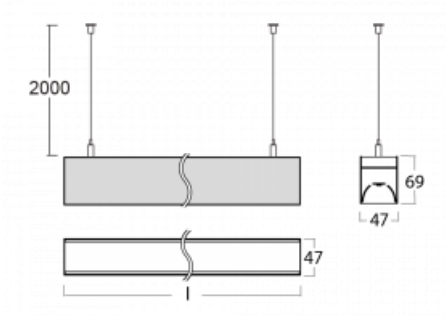

# Lina45

145-5C0I-25GED/840, B

EPD®

Imagine a linear luminaire that can satisfy all your needs: it meets UGR, has high efficiency and you can build it to your specifications. And it looks great too. The Lina45 offers opal, microprism and optical louvre variants, so it can easily meet both UGR under 19 at 4300 lm luminous flux. It is a great solution for visually demanding spaces, as it even meets UGR under 16 in some variants. The indirect lighting component is provided by a clear plexi option or a wide-lighting diffuser (batwing distribution), which creates more even ceiling illumination.

## Technical drawing

|                                   |                         |
|-----------------------------------|-------------------------|
| Type of installation              | Suspended               |
| Light distribution                | Direct                  |
| Luminaire shape                   | Linear                  |
| Colour of the luminaires          | Black                   |
| Material                          | Aluminium               |
| Lifetime                          | L80/B20 50 000 hours    |
| Warranty                          | 5 years                 |
| Description of luminaires         | Luminaire suspended     |
| Dimensions                        | 1408 mm × 47 mm × 69 mm |
| Light source                      | LED MODUL               |
| Type of optical system            | Microprisma             |
| Luminous flux*                    | 1610 lm                 |
| Colour Temperature                | 4000 K cool white       |
| Luminous efficacy                 | 148 lm/W                |
| MacAdam Light source              | 3                       |
| Colour rendering index            | 80                      |
| UGR max. X=4H<br>Y=8H, ρ=70,50,20 | 20.4                    |