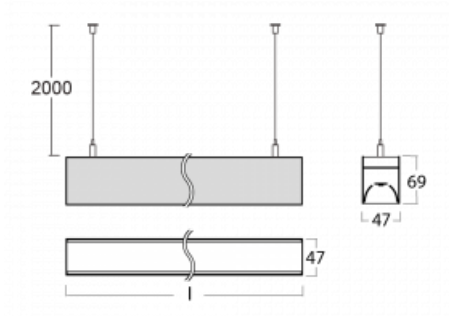

# Lina45

145-5C0I-20GEM/840, S

Imagine a linear luminaire that can satisfy all your needs: it meets UGR, has high efficiency and you can build it to your specifications. And it looks great too. The Lina45 offers opal, microprism and optical louvre variants, so it can easily meet both UGR under 19 at 4300 lm luminous flux. It is a great solution for visually demanding spaces, as it even meets UGR under 16 in some variants. The indirect lighting component is provided by a clear plexi option or a wide-lighting diffuser (batwing distribution), which creates more even ceiling illumination.

## Technical drawing

Type of installation	Suspended
Light distribution	Direct
Luminaire shape	Linear
Colour of the luminaires	Silver
Material	Aluminium
Lifetime	L80/B20 50 000 hours
Warranty	2 years
Description of luminaires	Luminaire suspended
Dimensions	1127 mm × 47 mm × 69 mm
Light source	LED MODUL
Type of optical system	Microprisma
Luminous flux*	1290 lm
Colour Temperature	4000 K cool white
Luminous efficacy	143 lm/W
MacAdam Light source	3
Colour rendering index	80
UGR max. X=4H Y=8H, ρ=70,50,20	20.4