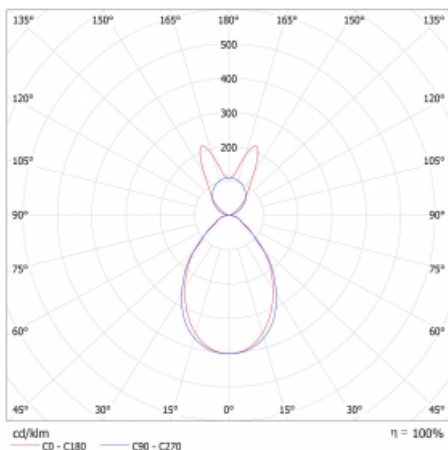

## Luminaire

# Lina45

145-5B1I-25GED/830, S

Imagine a linear luminaire that can satisfy all your needs: it meets UGR, has high efficiency and you can build it to your specifications. And it looks great too. The Lina45 offers opal, microprism and optical louvre variants, so it can easily meet both UGR under 19 at 4300 lm luminous flux. It is a great solution for visually demanding spaces, as it even meets UGR under 16 in some variants. The indirect lighting component is provided by a clear plexi option or a wide-lighting diffuser (batwing distribution), which creates more even ceiling illumination.

## Curve

Type of installation	Suspended
Light distribution	Direct-indirect wide-lighting distribution
Luminaire shape	Linear
Colour of the luminaires	Silver
Material	Aluminium
Lifetime	L80/B20 50 000 hours
Warranty	5 years
Description of luminaires	Luminaire suspended
Dimensions	1408 mm × 47 mm × 69 mm
Light source	LED MODUL
Type of optical system	Microprisma
Luminous flux*	2820 lm
Colour Temperature	3000 K warm white
Luminous efficacy	145 lm/W
MacAdam Light source	3
Colour rendering index	80
UGR max. X=4H Y=8H, ρ=70,50,20	16.7