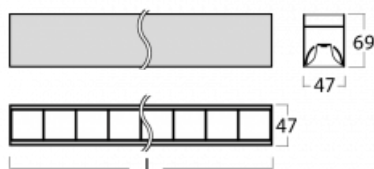

Luminaire

Lina45

145-2C0Z-35GGE/840, S

EPD®

Imagine a linear luminaire that can satisfy all your needs: it meets UGR, has high efficiency and you can build it to your specifications. And it looks great too. The Lina45 offers opal, microprism and optical louvre variants, so it can easily meet both UGR under 19 at 4300 lm luminous flux. It is a great solution for visually demanding spaces, as it even meets UGR under 16 in some variants. The indirect lighting component is provided by a clear plexi option or a wide-lighting diffuser (batwing distribution), which creates more even ceiling illumination.

Technical drawing

Type of installation	Surface
Light distribution	Direct
Luminaire shape	Linear
Colour of the luminaires	Silver
Material	Aluminium
Lifetime	L80/B20 50 000 hours
Warranty	5 years
Description of luminaires	Luminaire surface
Dimensions	1969 mm × 47 mm × 69 mm
Weight	4.5 kg
Light source	LED MODUL
Type of optical system	Plastic louvre low UGR
Luminous flux*	4810 lm
Colour Temperature	4000 K cool white
Luminous efficacy	149 lm/W
MacAdam Light source	3
Colour rendering index	80
UGR max. X=4H Y=8H, $\rho=70,50,20$	17.4