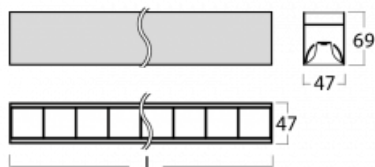

# Lina45

145-2C0Z-30GGE/840, S

EPD®

Imagine a linear luminaire that can satisfy all your needs: it meets UGR, has high efficiency and you can build it to your specifications. And it looks great too. The Lina45 offers opal, microprism and optical louvre variants, so it can easily meet both UGR under 19 at 4300 lm luminous flux. It is a great solution for visually demanding spaces, as it even meets UGR under 16 in some variants. The indirect lighting component is provided by a clear plexi option or a wide-lighting diffuser (batwing distribution), which creates more even ceiling illumination.

## Technical drawing

|  |                         |
|--|-------------------------|
| Type of installation                   | Surface                 |
| Light distribution                     | Direct                  |
| Luminaire shape                        | Linear                  |
| Colour of the luminaires               | Silver                  |
| Material                               | Aluminium               |
| Lifetime                               | L80/B20 50 000 hours    |
| Warranty                               | 5 years                 |
| Description of luminaires              | Luminaire surface       |
| Dimensions<br>(l × w × h mm)           | 1691 mm × 47 mm × 69 mm |
| Weight                                 | 3.8 kg                  |
| Light source                           | LED MODUL               |
| DIR optical system                     | Plastic louvre low UGR  |
| Luminous flux*                         | 4120 lm                 |
| Colour Temperature                     | 4000 K cool white       |
| Luminous efficacy                      | 147 lm/W                |
| MacAdam Light source                   | 3                       |
| Colour rendering index                 | 80                      |
| UGR max. X=4H<br>Y=8H, $\rho=70,50,20$ | 17.4                    |