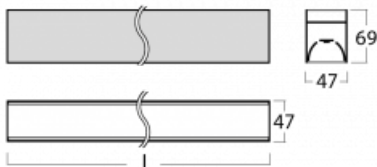

# Lina45

145-2C0K-30GED/840, W

Imagine a linear luminaire that can satisfy all your needs: it meets UGR, has high efficiency and you can build it to your specifications. And it looks great too. The Lina45 offers opal, microprism and optical louvre variants, so it can easily meet both UGR under 19 at 4300 lm luminous flux. It is a great solution for visually demanding spaces, as it even meets UGR under 16 in some variants. The indirect lighting component is provided by a clear plexi option or a wide-lighting diffuser (batwing distribution), which creates more even ceiling illumination.

### Technical drawing

|                                   |                         |
|-----------------------------------|-------------------------|
| Type of installation              | Surface                 |
| Light distribution                | Direct                  |
| Luminaire shape                   | Linear                  |
| Colour of the luminaires          | White                   |
| Material                          | Aluminium               |
| Lifetime                          | L80/B20 50 000 hours    |
| Warranty                          | 5 years                 |
| Description of luminaires         | Luminaire surface       |
| Dimensions                        | 1688 mm × 47 mm × 69 mm |
| Light source                      | LED MODUL               |
| Type of optical system            | Opal diffuser           |
| Luminous flux*                    | 2120 lm                 |
| Colour Temperature                | 4000 K cool white       |
| Luminous efficacy                 | 159 lm/W                |
| MacAdam Light source              | 3                       |
| Colour rendering index            | 80                      |
| UGR max. X=4H<br>Y=8H, ρ=70,50,20 | 24.1                    |