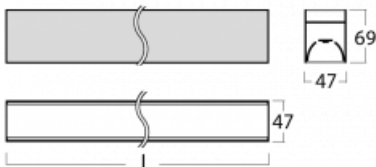

# Lina45

145-2C0I-25GHM3/840, B

Imagine a linear luminaire that can satisfy all your needs: it meets UGR, has high efficiency and you can build it to your specifications. And it looks great too. The Lina45 offers opal, microprism and optical louvre variants, so it can easily meet both UGR under 19 at 4300 lm luminous flux. It is a great solution for visually demanding spaces, as it even meets UGR under 16 in some variants. The indirect lighting component is provided by a clear plexi option or a wide-lighting diffuser (batwing distribution), which creates more even ceiling illumination.

### Technical drawing

|                                   |                         |
|-----------------------------------|-------------------------|
| Type of installation              | Surface                 |
| Light distribution                | Direct                  |
| Luminaire shape                   | Linear                  |
| Colour of the luminaires          | Black                   |
| Material                          | Aluminium               |
| Lifetime                          | L80/B20 50 000 hours    |
| Warranty                          | 2 years                 |
| Description of luminaires         | Luminaire surface       |
| Dimensions                        | 1408 mm × 47 mm × 69 mm |
| Light source                      | LED MODUL               |
| Type of optical system            | Microprisma             |
| Luminous flux*                    | 4450 lm                 |
| Colour Temperature                | 4000 K cool white       |
| Luminous efficacy                 | 144 lm/W                |
| MacAdam Light source              | 3                       |
| Colour rendering index            | 80                      |
| UGR max. X=4H<br>Y=8H, ρ=70,50,20 | 23.9                    |