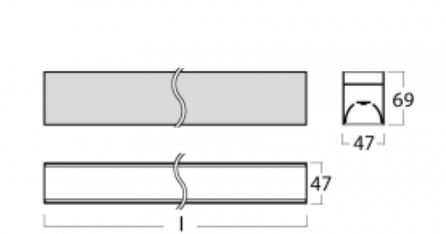

# Lina45

145-2C0I-10GGD/840, W

Imagine a linear luminaire that can satisfy all your needs: it meets UGR, has high efficiency and you can build it to your specifications. And it looks great too. The Lina45 offers opal, microprism and optical louvre variants, so it can easily meet both UGR under 19 at 4300 lm luminous flux. It is a great solution for visually demanding spaces, as it even meets UGR under 16 in some variants. The indirect lighting component is provided by a clear plexi option or a wide-lighting diffuser (batwing distribution), which creates more even ceiling illumination.

Technical drawing

|                                   |                        |
|-----------------------------------|------------------------|
| Type of installation              | Surface                |
| Light distribution                | Direct                 |
| Luminaire shape                   | Linear                 |
| Colour of the luminaires          | White                  |
| Material                          | Aluminium              |
| Lifetime                          | L80/B20 50 000 hours   |
| Warranty                          | 5 years                |
| Description of luminaires         | Luminaire surface      |
| Dimensions                        | 566 mm × 47 mm × 69 mm |
| Light source                      | LED MODUL              |
| Type of optical system            | Microprisma            |
| Luminous flux*                    | 1140 lm                |
| Colour Temperature                | 4000 K cool white      |
| Luminous efficacy                 | 134 lm/W               |
| MacAdam Light source              | 3                      |
| Colour rendering index            | 80                     |
| UGR max. X=4H<br>Y=8H, ρ=70,50,20 | 22.4                   |