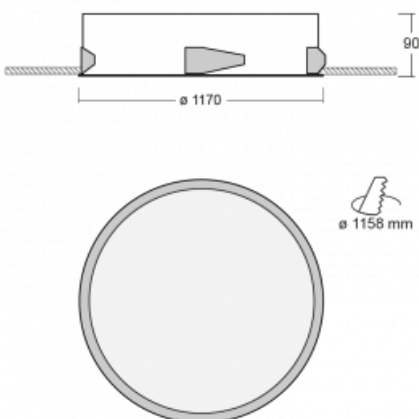

# Puri

**143-OA0I-10GEE/830, W**

We were thinking about how to achieve design purity, so we created a family of Puri recessed circular luminaires. Choose between the framed and frameless versions. You can mount it directly into the ceiling, without any cables or suspension fixtures. The framed version has a great advantage as it is very easy to disassemble. Using various diameters of the ceiling light, you can create combinations that will best suit the needs of your commercial spaces, offices, hotels or corridors. Puri blends in with the interior and can be easily combined with other families of circular luminaires.

**Technical drawing**

Type of installation	Recessed
Light distribution	Direct
Luminaire shape	Circular
Colour of the luminaires	White
Material	Aluminium
Lifetime	L80/B20 50 000 hours
Warranty	5 years
Description of luminaires	Luminaire recessed
Dimensions	ø 1170 mm × 90 mm
Light source	LED MODUL
Type of optical system	Microprisma
Luminous flux*	9790 lm
Colour Temperature	3000 K warm white
Luminous efficacy	107 lm/W
MacAdam Light source	3
Colour rendering index	80
UGR max. X=4H Y=8H, ρ=70,50,20	17.3

## Curve

Luminaire power input\* 91.3 W

Connection of the luminaires ON/OFF

Electrical voltage 220-240V

Frequency 50/60Hz

⊕ CE IP 20

\* $\pm 10\%$