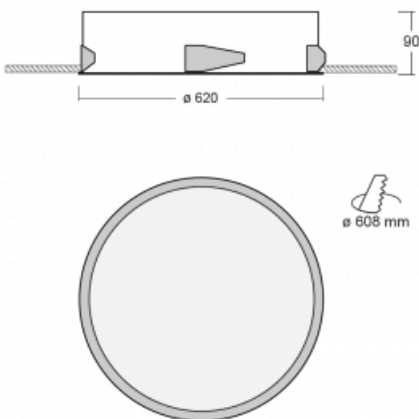

# Puri

143-060I-10GGE/830, W

We were thinking about how to achieve design purity, so we created a family of Puri recessed circular luminaires. Choose between the framed and frameless versions. You can mount it directly into the ceiling, without any cables or suspension fixtures. The framed version has a great advantage as it is very easy to disassemble. Using various diameters of the ceiling light, you can create combinations that will best suit the needs of your commercial spaces, offices, hotels or corridors. Puri blends in with the interior and can be easily combined with other families of circular luminaires.

## Technical drawing

Type of installation	Recessed
Light distribution	Direct
Luminaire shape	Circular
Colour of the luminaires	White
Material	Aluminium
Lifetime	L80/B20 50 000 hours
Warranty	5 years
Description of luminaires	Luminaire recessed
Dimensions	ø 620 mm × 90 mm
Light source	LED MODUL
Type of optical system	Microprisma
Luminous flux*	5030 lm
Colour Temperature	3000 K warm white
Luminous efficacy	116 lm/W
MacAdam Light source	3
Colour rendering index	80
UGR max. X=4H Y=8H, ρ=70,50,20	19.6