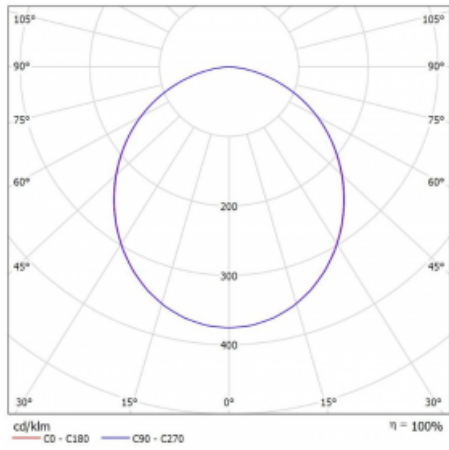

Technical drawing

Type of installation	Recessed
Light distribution	Direct
Luminaire shape	Circular
Colour of the luminaires	White
Material	Aluminium
Lifetime	L80/B20 50 000 hours
Warranty	5 years
Description of luminaires	Luminaire recessed
Dimensions	ø 520 mm × 90 mm
Weight	2.3 kg
Light source	LED MODUL
DIR optical system	Opal diffuser
Luminous flux*	3640 lm
Colour Temperature	3000 K warm white
Luminous efficacy	122 lm/W
MacAdam Light source	3
Colour rendering index	80
UGR max. X=4H Y=8H, ρ=70,50,20	22.5

Curve

Luminaire power input* 29.9 W

Connection of the luminaires ON/OFF

Electrical voltage 220-240V

Frequency 50/60Hz

⊕ CE IP 20

*±10 %

Downloads