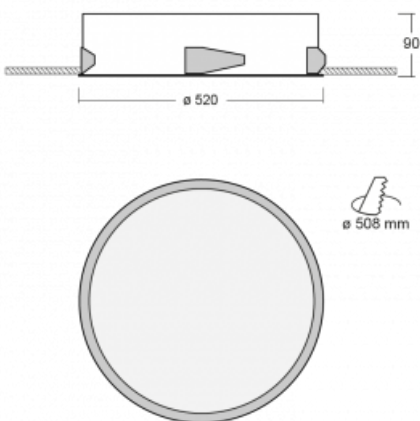

Luminaire

Puri

143-050K-10GEE/830, W

We were thinking about how to achieve design purity, so we created a family of Puri recessed circular luminaires. Choose between the framed and frameless versions. You can mount it directly into the ceiling, without any cables or suspension fixtures. The framed version has a great advantage as it is very easy to disassemble. Using various diameters of the ceiling light, you can create combinations that will best suit the needs of your commercial spaces, offices, hotels or corridors. Puri blends in with the interior and can be easily combined with other families of circular luminaires.

Technical drawing

Type of installation	Recessed
Light distribution	Direct
Luminaire shape	Circular
Colour of the luminaires	White
Material	Aluminium
Lifetime	L80/B20 50 000 hours
Warranty	5 years
Description of luminaires	Luminaire recessed
Dimensions	ø 520 mm × 90 mm
Weight	2.3 kg
Light source	LED MODUL
DIR optical system	Opal diffuser
Luminous flux*	3640 lm
Colour Temperature	3000 K warm white
Luminous efficacy	122 lm/W
MacAdam Light source	3
Colour rendering index	80
UGR max. X=4H Y=8H, ρ=70,50,20	22.5

Curve

Luminaire power input* 29.9 W

Connection of the luminaires ON/OFF

Electrical voltage 220-240V

Frequency 50/60Hz

⊕ CE IP 20

*±10 %

Downloads