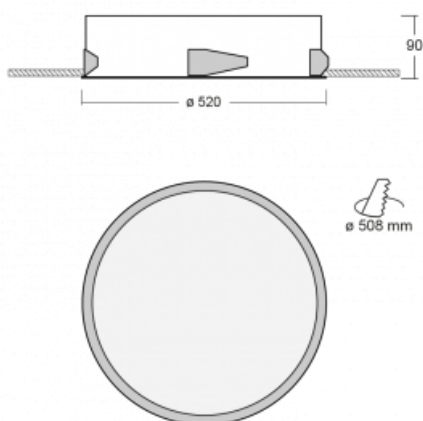

# Puri

143-050I-10GGE/840, W

We were thinking about how to achieve design purity, so we created a family of Puri recessed circular luminaires. Choose between the framed and frameless versions. You can mount it directly into the ceiling, without any cables or suspension fixtures. The framed version has a great advantage as it is very easy to disassemble. Using various diameters of the ceiling light, you can create combinations that will best suit the needs of your commercial spaces, offices, hotels or corridors. Puri blends in with the interior and can be easily combined with other families of circular luminaires.

## Technical drawing

Type of installation	Recessed
Light distribution	Direct
Luminaire shape	Circular
Colour of the luminaires	White
Material	Aluminium
Lifetime	L80/B20 50 000 hours
Warranty	5 years
Description of luminaires	Luminaire recessed
Dimensions	ø 520 mm × 90 mm
Light source	LED MODUL
DIR optical system	Microprisma
Luminous flux*	4760 lm
Colour Temperature	4000 K cool white
Luminous efficacy	105 lm/W
MacAdam Light source	3
Colour rendering index	80
UGR max. X=4H Y=8H, $\rho=70,50,20$	20.6

## Curve

Luminaire power input\* 45.5 W

Connection of the luminaires ON/OFF

Electrical voltage 220-240V

Frequency 50/60Hz

⊕ CE IP 20

\*±10 %