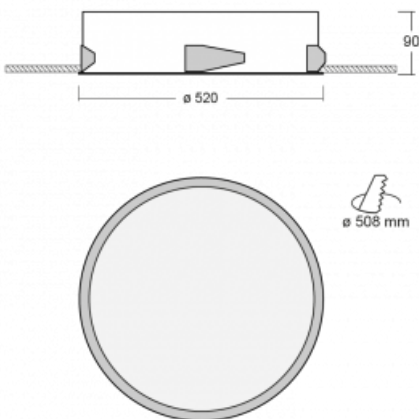

Luminaire

Puri

143-050I-10GGE/830, W

We were thinking about how to achieve design purity, so we created a family of Puri recessed circular luminaires. Choose between the framed and frameless versions. You can mount it directly into the ceiling, without any cables or suspension fixtures. The framed version has a great advantage as it is very easy to disassemble. Using various diameters of the ceiling light, you can create combinations that will best suit the needs of your commercial spaces, offices, hotels or corridors. Puri blends in with the interior and can be easily combined with other families of circular luminaires.

Technical drawing

Type of installation	Recessed
Light distribution	Direct
Luminaire shape	Circular
Colour of the luminaires	White
Material	Aluminium
Lifetime	L80/B20 50 000 hours
Warranty	5 years
Description of luminaires	Luminaire recessed
Dimensions	ø 520 mm × 90 mm
Light source	LED MODUL
Type of optical system	Microprisma
Luminous flux*	4670 lm
Colour Temperature	3000 K warm white
Luminous efficacy	105 lm/W
MacAdam Light source	3
Colour rendering index	80
UGR max. X=4H Y=8H, ρ=70,50,20	20.4

Curve

Luminaire power input* 44.5 W

Connection of the luminaire ON/OFF

Electrical voltage 220-240V

Frequency 50/60Hz

⊕ CE IP 20

*±10 %

Downloads