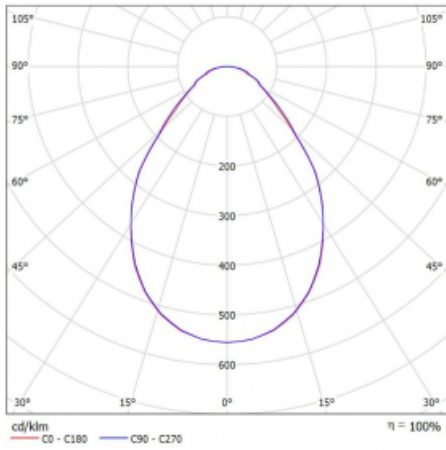

Technical drawing

Type of installation	Recessed
Light distribution	Direct
Luminaire shape	Circular
Colour of the luminaires	White
Material	Aluminium
Lifetime	L80/B20 50 000 hours
Warranty	5 years
Description of luminaires	Luminaire recessed
Dimensions	ø 520 mm × 90 mm
Light source	LED MODUL
Type of optical system	Microprisma
Luminous flux*	4670 lm
Colour Temperature	3000 K warm white
Luminous efficacy	105 lm/W
MacAdam Light source	3
Colour rendering index	80
UGR max. X=4H Y=8H, ρ=70,50,20	20.4

Curve

Luminaire power input* 44.5 W

Connection of the luminaire ON/OFF

Electrical voltage 220-240V

Frequency 50/60Hz

⊕ CE IP 20

*±10 %

Downloads