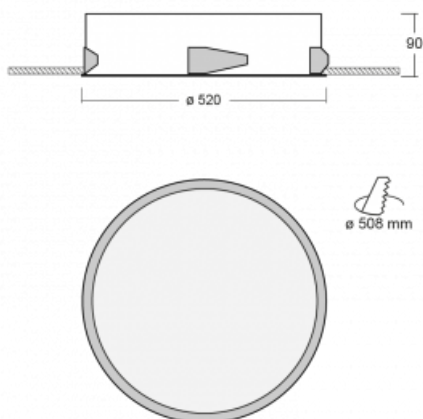

# Puri

143-050I-10GEE/840, W

We were thinking about how to achieve design purity, so we created a family of Puri recessed circular luminaires. Choose between the framed and frameless versions. You can mount it directly into the ceiling, without any cables or suspension fixtures. The framed version has a great advantage as it is very easy to disassemble. Using various diameters of the ceiling light, you can create combinations that will best suit the needs of your commercial spaces, offices, hotels or corridors. Puri blends in with the interior and can be easily combined with other families of circular luminaires.

## Technical drawing

Type of installation	Recessed
Light distribution	Direct
Luminaire shape	Circular
Colour of the luminaires	White
Material	Aluminium
Lifetime	L80/B20 50 000 hours
Warranty	5 years
Description of luminaires	Luminaire recessed
Dimensions	ø 520 mm × 90 mm
Weight	4.4 kg
Light source	LED MODUL
Type of optical system	Microprisma
Luminous flux*	3400 lm
Colour Temperature	4000 K cool white
Luminous efficacy	116 lm/W
MacAdam Light source	3
Colour rendering index	80
UGR max. X=4H Y=8H, ρ=70,50,20	19.3

## Curve

Luminaire power input\* 29.3 W

Connection of the luminaires ON/OFF

Electrical voltage 220-240V

Frequency 50/60Hz

⊕ CE IP 20

\*±10 %