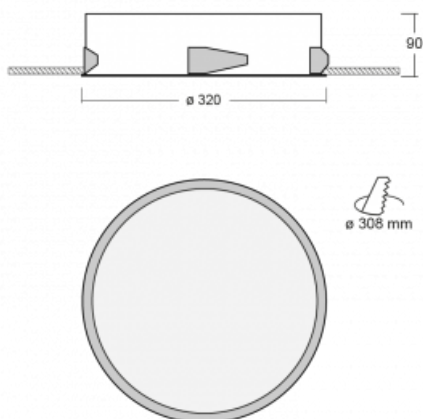

# Puri

143-030I-10GEE/840, W

We were thinking about how to achieve design purity, so we created a family of Puri recessed circular luminaires. Choose between the framed and frameless versions. You can mount it directly into the ceiling, without any cables or suspension fixtures. The framed version has a great advantage as it is very easy to disassemble. Using various diameters of the ceiling light, you can create combinations that will best suit the needs of your commercial spaces, offices, hotels or corridors. Puri blends in with the interior and can be easily combined with other families of circular luminaires.

## Technical drawing

Type of installation	Recessed
Light distribution	Direct
Luminaire shape	Circular
Colour of the luminaires	White
Material	Aluminium
Lifetime	L80/B20 50 000 hours
Warranty	5 years
Description of luminaires	Luminaire recessed
Dimensions	ø 320 mm × 90 mm
Weight	2.2 kg
Light source	LED MODUL
Type of optical system	Microprisma
Luminous flux*	1530 lm
Colour Temperature	4000 K cool white
Luminous efficacy	98 lm/W
MacAdam Light source	3
Colour rendering index	80
UGR max. X=4H Y=8H, $\rho=70,50,20$	19.9

## Curve

Luminaire power input\* 15.6 W

Connection of the luminaire ON/OFF

Electrical voltage 220-240V

Frequency 50/60Hz

⊕ CE IP 20

\*±10 %