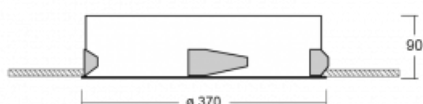

Luminaire

Puri

/142-030I-10GED/830, W

We were thinking about how to achieve design purity, so we created a family of Puri recessed circular luminaires. Choose between the framed and frameless versions. You can mount it directly into the ceiling, without any cables or suspension fixtures. The framed version has a great advantage as it is very easy to disassemble. Using various diameters of the ceiling light, you can create combinations that will best suit the needs of your commercial spaces, offices, hotels or corridors. Puri blends in with the interior and can be easily combined with other families of circular luminaires.

Technical drawing

Type of installation	Recessed
Light distribution	Direct
Luminaire shape	Circular
Colour of the luminaires	White
Material	Aluminium
Lifetime	L80/B20 50 000 hours
Warranty	5 years
Description of luminaires	Luminaire recessed
Dimensions	ø 370 mm × 90 mm
Weight	2.1 kg
Light source	LED MODUL
DIR optical system	Microprisma
Luminous flux*	880 lm
Colour Temperature	3000 K warm white
Luminous efficacy	87 lm/W
MacAdam Light source	3
Colour rendering index	80
UGR max. X=4H Y=8H, ρ=70,50,20	18.3