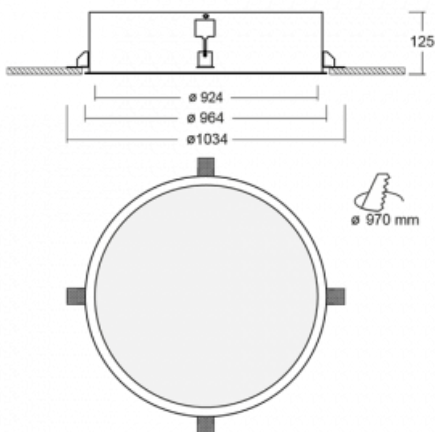

# Puri

140-072I-12GEM3/840

We were thinking about how to achieve design purity, so we created a family of Puri recessed circular luminaires. Choose between the framed and frameless versions. You can mount it directly into the ceiling, without any cables or suspension fixtures. The framed version has a great advantage as it is very easy to disassemble. Using various diameters of the ceiling light, you can create combinations that will best suit the needs of your commercial spaces, offices, hotels or corridors. Puri blends in with the interior and can be easily combined with other families of circular luminaires.

## Technical drawing

Type of installation	Recessed
Light distribution	Direct
Luminaire shape	Circular
Material	Aluminium
Lifetime	L80/B20 50 000 hours
Warranty	5 years
Description of luminaires	Luminaire recessed
Dimensions	ø 924 mm × 125 mm
Weight	15 kg
Light source	LED MODUL
Type of optical system	Microprisma
Luminous flux*	11420 lm
Colour Temperature	4000 K cool white
Luminous efficacy	120 lm/W
MacAdam Light source	3
Colour rendering index	80
UGR max. X=4H Y=8H, $\rho=70,50,20$	20