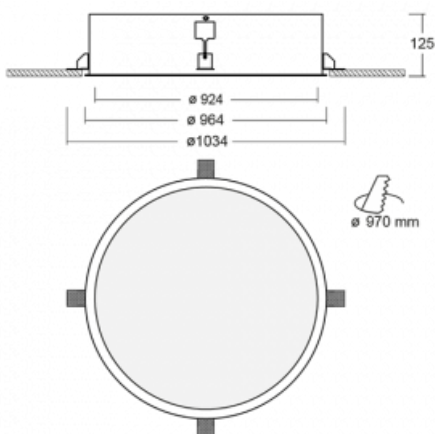

Luminaire

Puri

140-072I-12GEM3/830

We were thinking about how to achieve design purity, so we created a family of Puri recessed circular luminaires. Choose between the framed and frameless versions. You can mount it directly into the ceiling, without any cables or suspension fixtures. The framed version has a great advantage as it is very easy to disassemble. Using various diameters of the ceiling light, you can create combinations that will best suit the needs of your commercial spaces, offices, hotels or corridors. Puri blends in with the interior and can be easily combined with other families of circular luminaires.

Technical drawing

Type of installation	Recessed
Light distribution	Direct
Luminaire shape	Circular
Material	Aluminium
Lifetime	L80/B20 50 000 hours
Warranty	5 years
Description of luminaires	Luminaire recessed
Dimensions	$\varnothing 924$ mm \times 125 mm
Weight	15 kg
Light source	LED MODUL
Type of optical system	Microprisma
Luminous flux*	9660 lm
Colour Temperature	3000 K warm white
Luminous efficacy	102 lm/W
MacAdam Light source	3
Colour rendering index	80
UGR max. X=4H Y=8H, $\varrho=70,50,20$	19.9

Luminaire power input*	95 W
Connection of the luminaires	ON/OFF + 3h emergency
Electrical voltage	220-240V
Frequency	50/60Hz

  IP 20

*±10 %

Downloads

Installation instructions

Photos