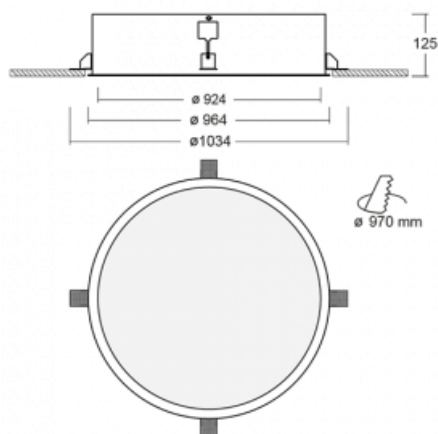

Luminaire

Puri

140-072I-12GEM/840

We were thinking about how to achieve design purity, so we created a family of Puri recessed circular luminaires. Choose between the framed and frameless versions. You can mount it directly into the ceiling, without any cables or suspension fixtures. The framed version has a great advantage as it is very easy to disassemble. Using various diameters of the ceiling light, you can create combinations that will best suit the needs of your commercial spaces, offices, hotels or corridors. Puri blends in with the interior and can be easily combined with other families of circular luminaires.

Technical drawing

Type of installation	Recessed
Light distribution	Direct
Luminaire shape	Circular
Material	Aluminium
Lifetime	L80/B20 50 000 hours
Warranty	5 years
Description of luminaires	Luminaire recessed
Dimensions	$\varnothing 924$ mm \times 125 mm
Weight	15 kg
Light source	LED MODUL
Type of optical system	Microprisma
Luminous flux*	11420 lm
Colour Temperature	4000 K cool white
Luminous efficacy	120 lm/W
MacAdam Light source	3
Colour rendering index	80
UGR max. X=4H Y=8H, $\rho=70,50,20$	20

Luminaire power input*	95 W
Connection of the luminaires	ON/OFF + 1h emergency
Electrical voltage	220-240V
Frequency	50/60Hz

  IP 20

*±10 %

Downloads

Installation instructions

Photos